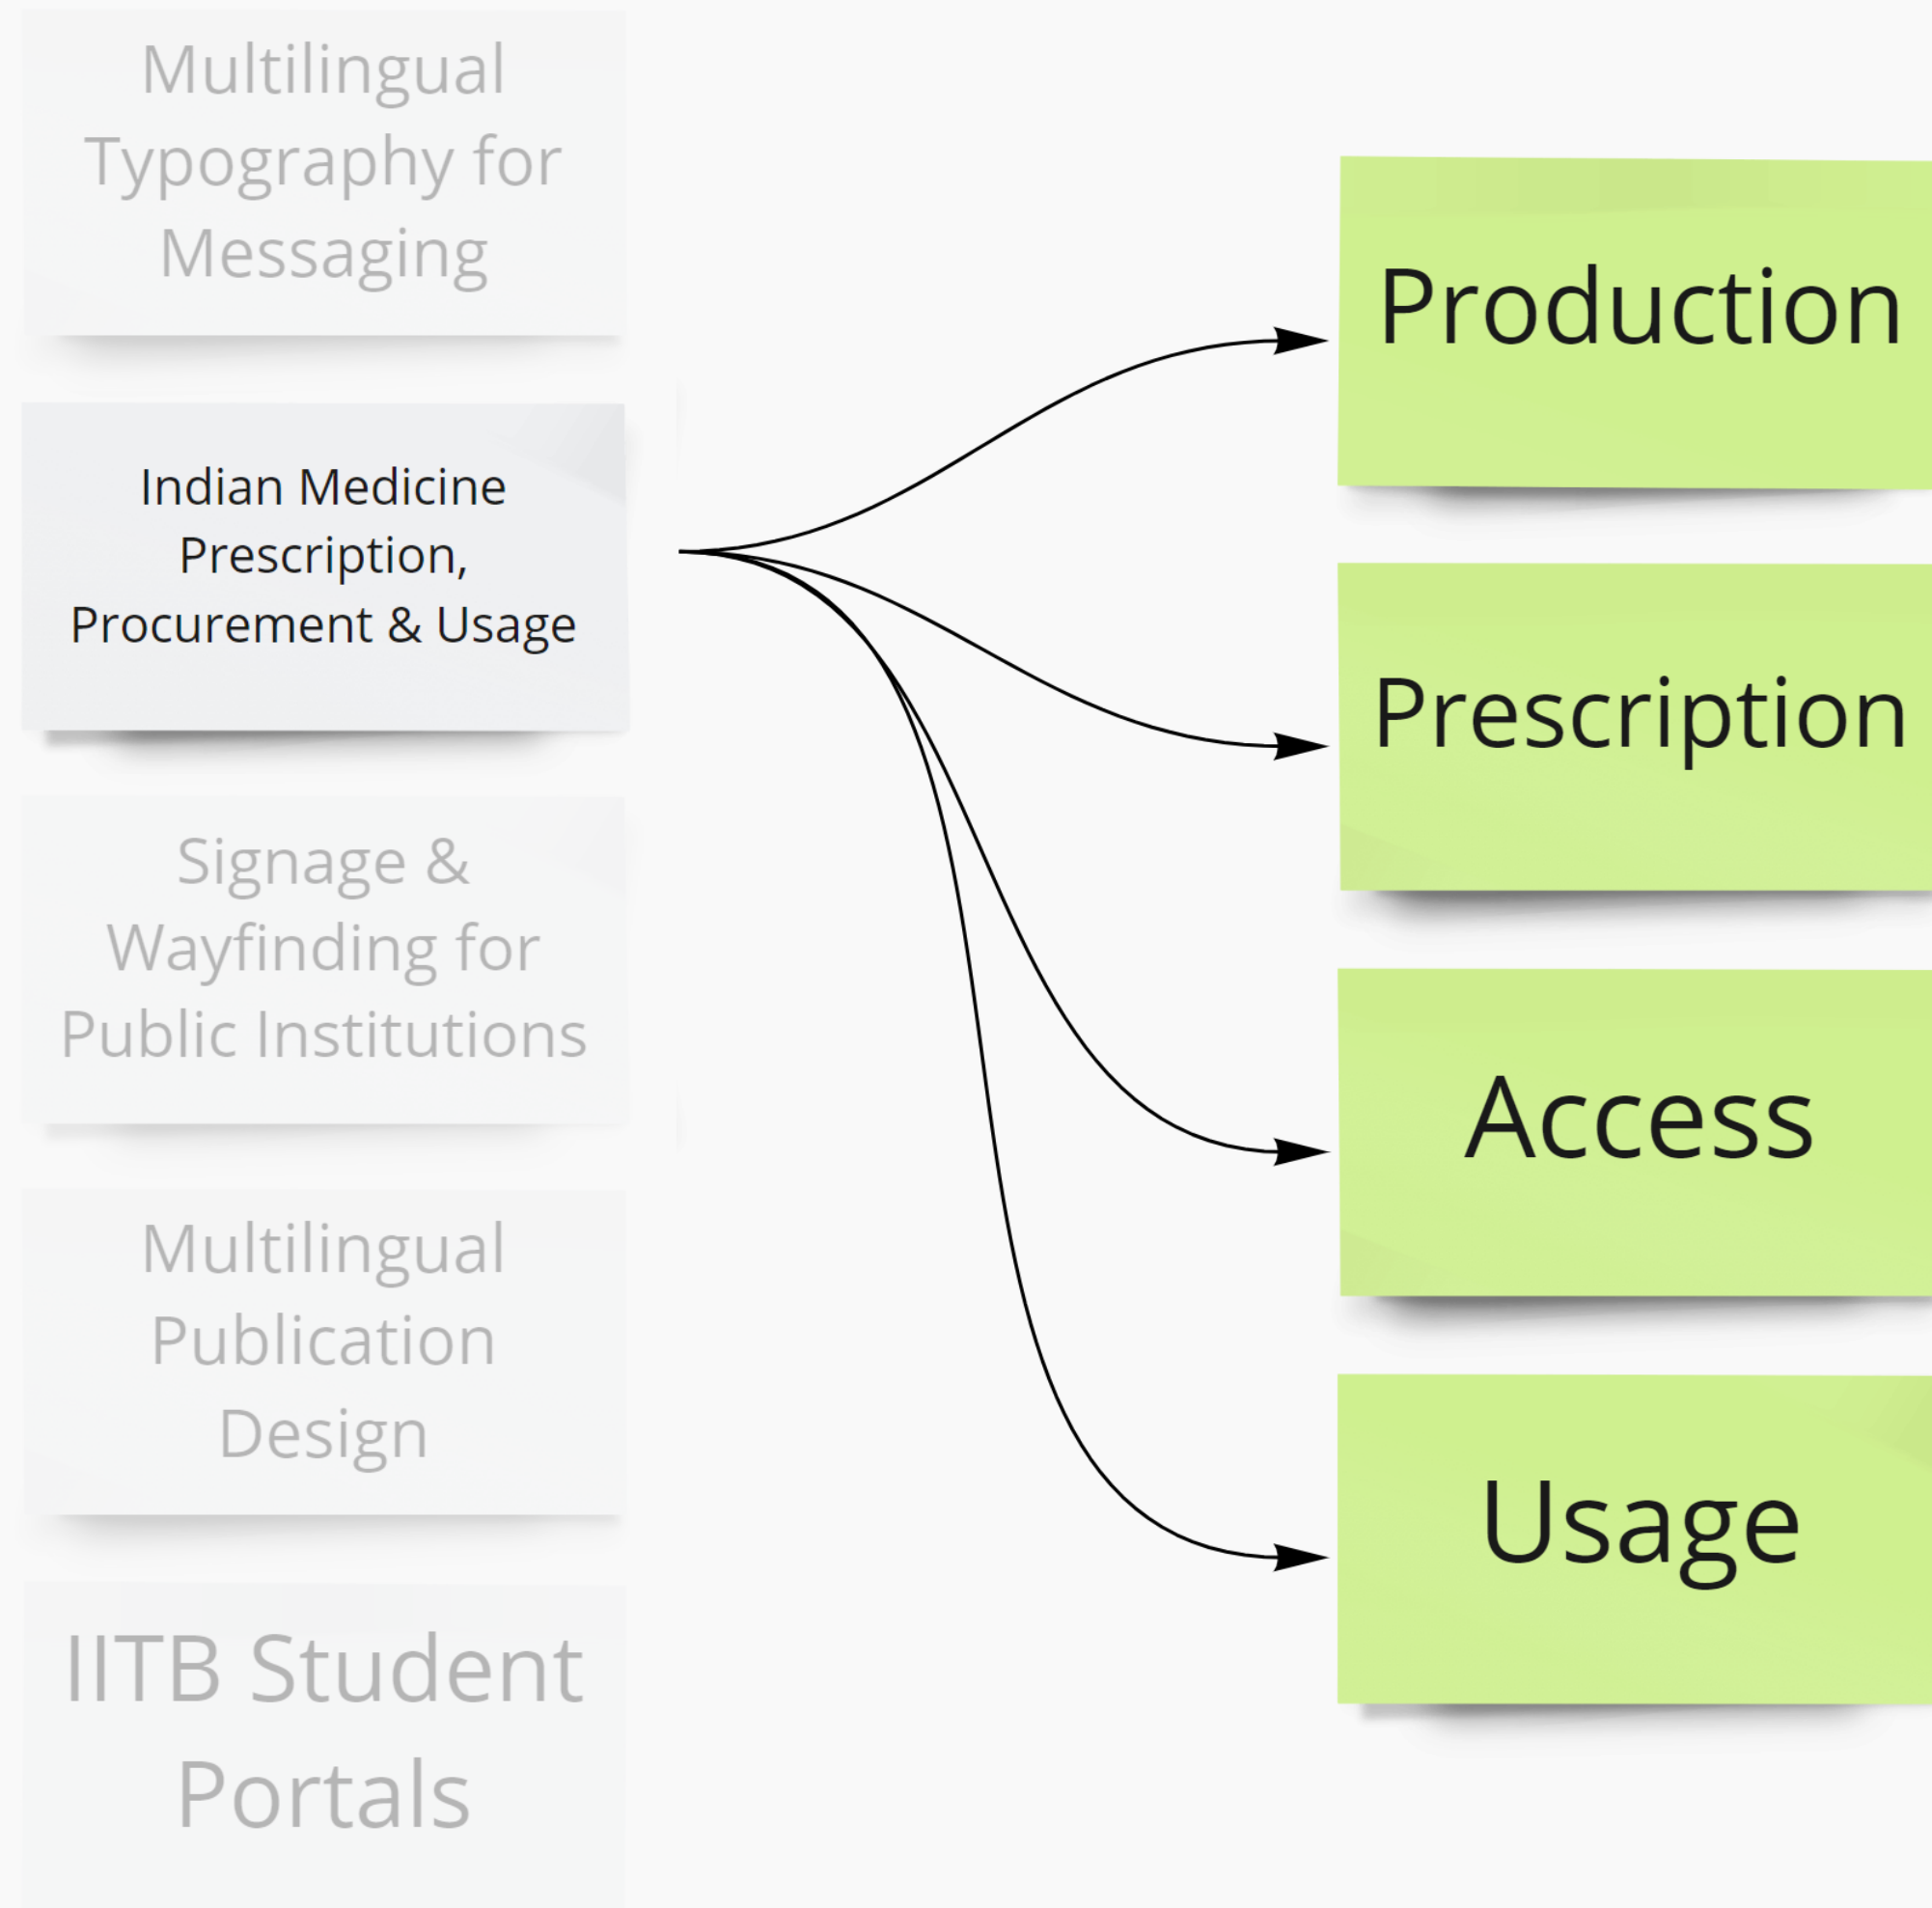

Indian Medicine
Prescription,
Procurement & Usage

Signage &
Wayfinding for
Public Institutions

Multilingual
Publication
Design

IITB Student
Portals

Problem Area Exploration

Multilingual
Typography for
Messaging

Indian Medicine
Prescription,
Procurement & Usage

Signage &
Wayfinding for
Public Institutions

Multilingual
Publication
Design

IITB Student
Portals

Problem Area Exploration

Problem Area Exploration

Brainstorming & Consolidation

Identifying System Boundaries

Identifying System Boundaries

Identifying System Boundaries

Identifying System Boundaries

Setting

Project Scope

Setting Project Scope

Medical
Research

Production

Distribution

Regulation

Prescription

Transparency
&
Understanding

Usage &
Dosage

Tracking

Setting Project Scope