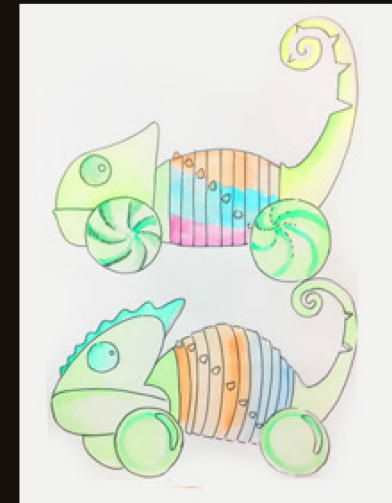

Catchy the CHAMELEON

is a toy kids can walk with or interact with.

The key motion of the toy is that its mouth opens and its tongue comes out to catch the fly. An added interactive feature is the rotating color disks which the child can rotate when sitting.

The toy focuses on fine motor skill improvement as well as cognitive learning through pattern and color recognition.

Anushree Banerjee
176130012
Jr.Mdes (Industrial Design)