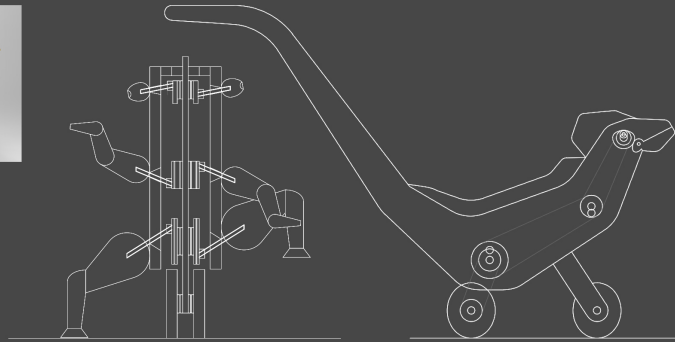

Color variations

Inspirations: Water Lizard and Toucan

Tail of the lizard is transformed as the handle for the toy

Details of the mechanism

The mouth of the toy is inspired from the toucan bird and it opens and closes as the toy moves, using a cam mechanism

Making Photos

# WALK

Elliptical wheels to create an up and down motion for the toy as it moves forward

Legs, hands and eyes are connected through pulley mechanism. Crank mechanism is used to create a running movement