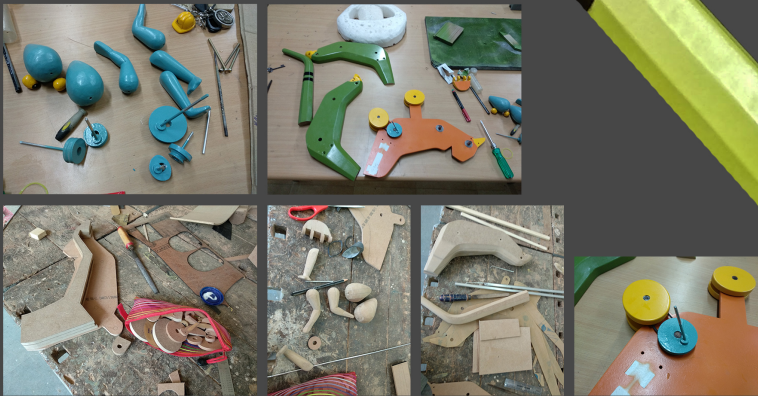

Color variations

Inspirations: Water Lizard and Toucan

Tail of the lizard is transformed as the handle for the toy

Details of the mechanism

The mouth of the toy is inspired from the toucan bird and it opens and closes as the toy moves, using a cam mechanism

Making Photos

# WALK

Elliptical wheels to create an up and down motion for the toy as it moves forward

Legs, hands and eyes are connected through pulley mechanism. Crank mechanism is used to create a running movement