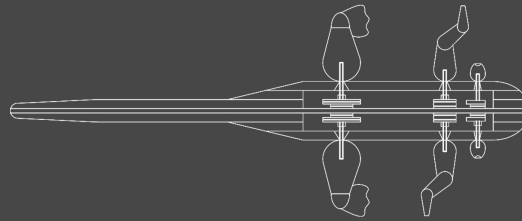

Color variations

Inspirations: Water Lizard and Toucan

Tail of the lizard is transformed as the handle for the toy

Details of the mechanism

The mouth of the toy is inspired from the toucan bird and it opens and closes as the toy moves, using a cam mechanism

Making Photos

# WALK

Elliptical wheels to create an up and down motion for the toy as it moves forward

Legs, hands and eyes are connected through pulley mechanism. Crank mechanism is used to create a running movement