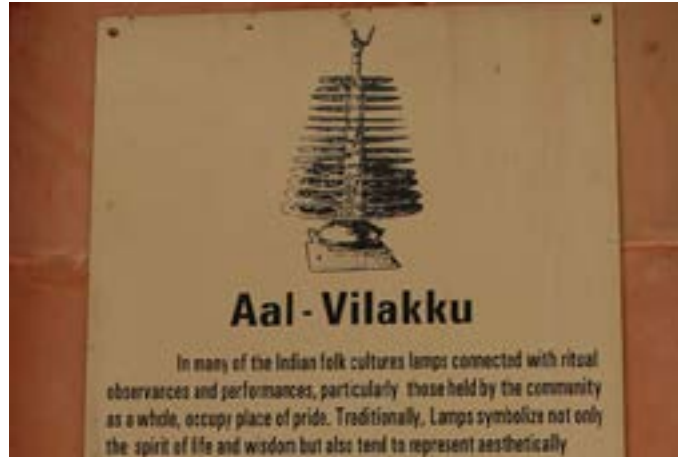

Design Resource

Tribal Habitat Exhibition of Manav Sangrahalaya

Outdoor Exhibition of the Tribal Dwellings

by

Palash Vaswani

IDC, IIT Bombay

Source:

<https://dsource.in/resource/tribal-habitat-exhibition-manav-sangrahalaya/manav-sangrahalaya>

1. Introduction
2. The Habitat Exhibition
3. Manav Sangrahalaya
4. Contact Details

Information display.