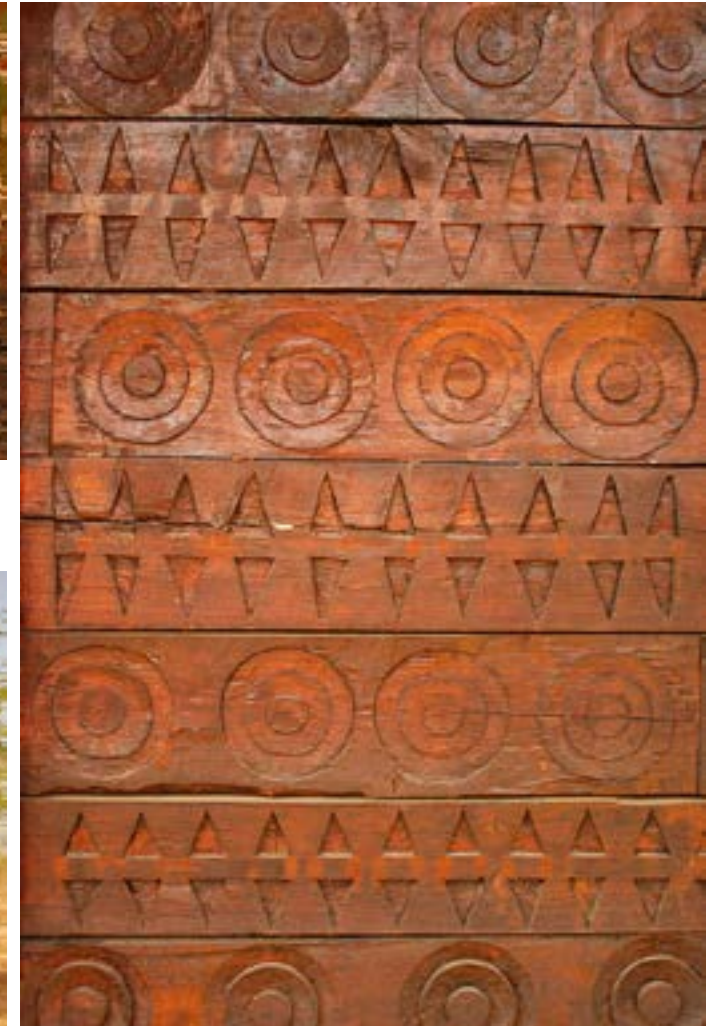

Dwelling of Tangkhul tribe from Ukhrul.